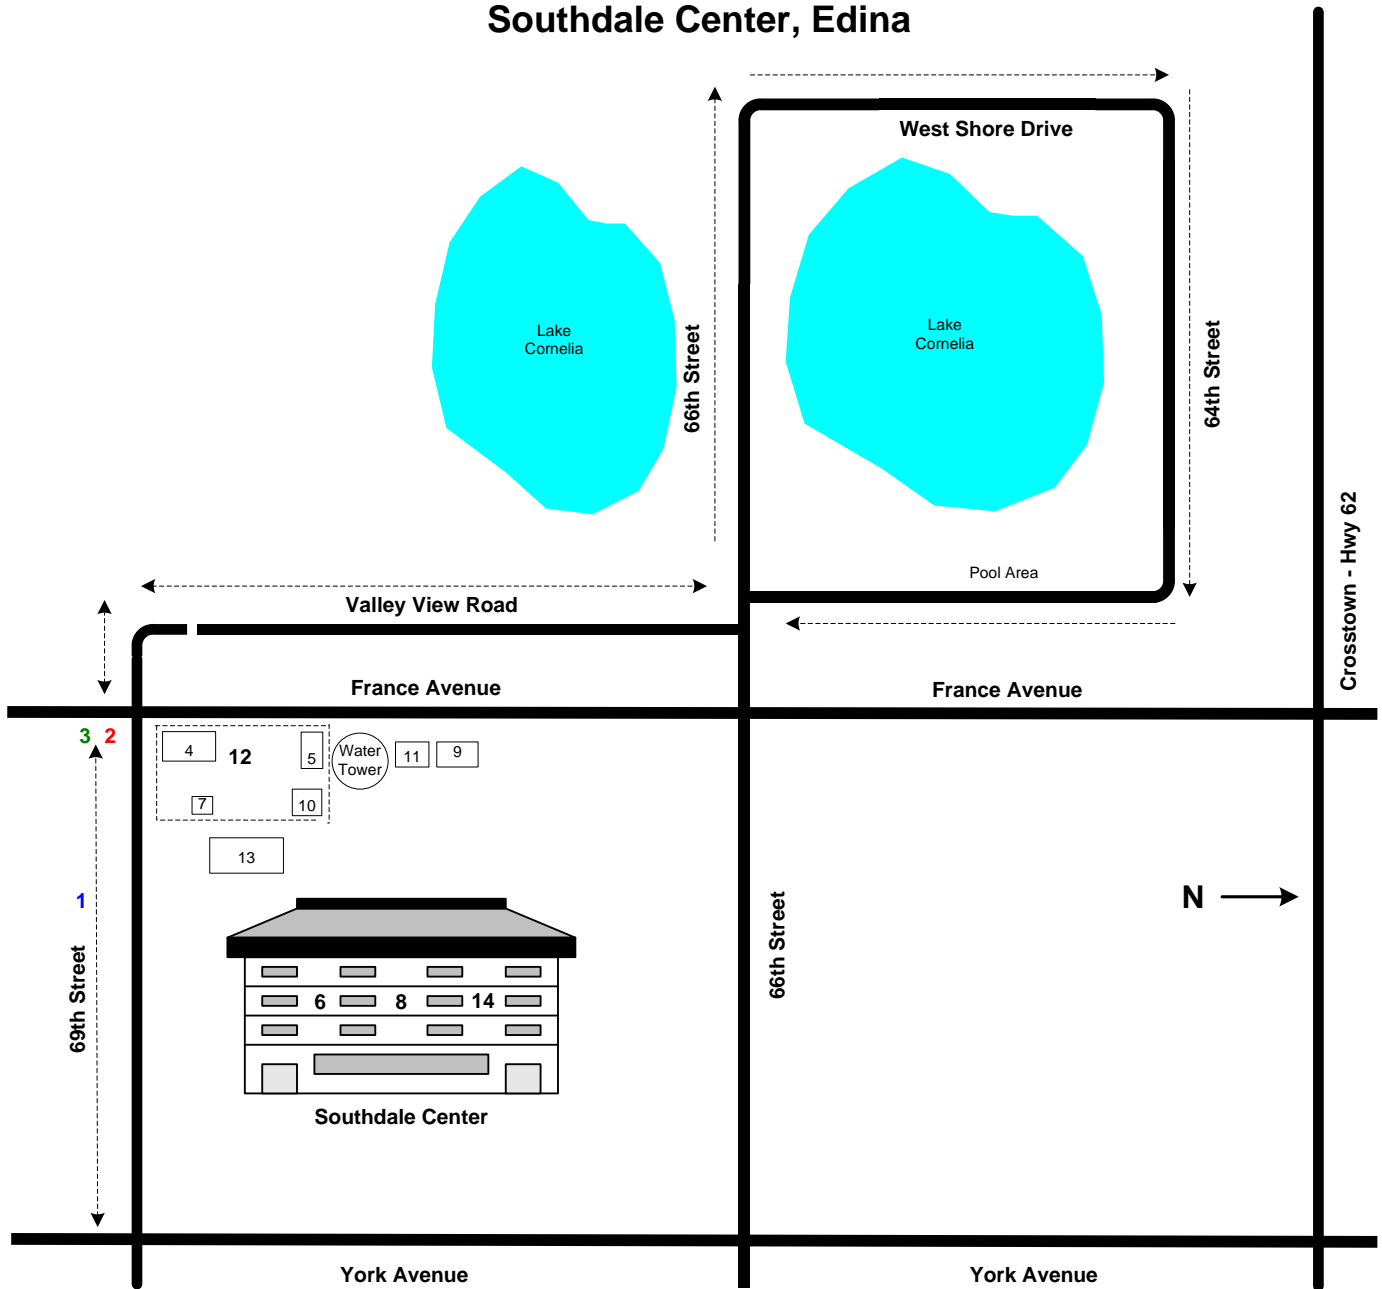

Susan G. Komen Twin Cities Race for the Cure®

Course & Site Map

Southdale Center, Edina

- 1 - Start and Finish of Coed 5K Run (7:30 AM); 69th & France
- 2 - Start and Finish of Coed 5K Walk (9:15 AM); 69th & France
- 3 - Start and Finish of Coed 1K Walk – (9:15 AM); 69th & France
- 4 - Survivor Celebration and Photo; outside in Health Expo (8:15 AM)
- 5 - Kids Tent/Area (7:00 AM)
- 6 - Registration and T-Shirt/Bib Pickup; Inside Southdale Center, Center Court
- 7 - Information, Medical, Pledges
- 8 – Inside Volunteer Check-in
- 9 – Outside Volunteer Check-in
- 10 - Survivor Village
- 11 - Communications Center; Lost and Found
- 12 - Health Expo
- 13 - Team Meeting Area
- 14 - Shop for the Cure; Inside Southdale Center ,Center Court